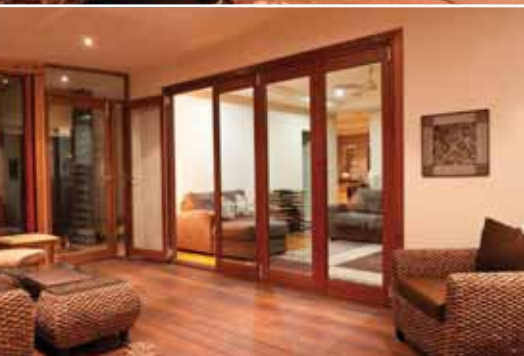

THE ENTERTAINER

FREECALL 1800 396 264